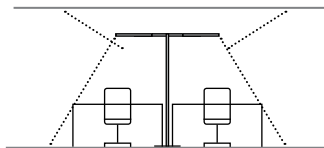

The LAVIGO was designed and developed to be a flexible solution for modern office concepts including those with furniture systems, open office concepts and various other decor options. The versions with two luminaire heads create the ability for up to four workstations to be illuminated with one centrally positioned LAVIGO TWIN-T.

When laterally positioned, the LAVIGO TWIN-U can supply light to two desks situated opposite each other. This model is designed to alleviate any issue of shadowing, even when dividing walls and shelves are included in the floorplan.

The LAVIGO TWIN-T illuminates up to four work stations.