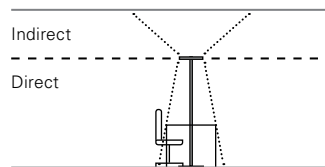

Available in three performance classes (49W, 75W, and 109W), LAVIGO can be adapted to all different types of lighting technology requirements. All versions offer extremely high lighting efficiency in excess of 100 lumens per watt. Thanks to new, more powerful LED modules, LAVIGO has a higher share of indirect light than comparable luminaires. This reduces the amount of direct light needed, creates more even lighting and is much more pleasing to the eye.

Furthermore, the direct light share uses light-amplifying CDP micro prisms including light forming technology, which provides optimal glare protection. LAVIGO can also be used in combination with Waldmann's intelligent lighting management systems.