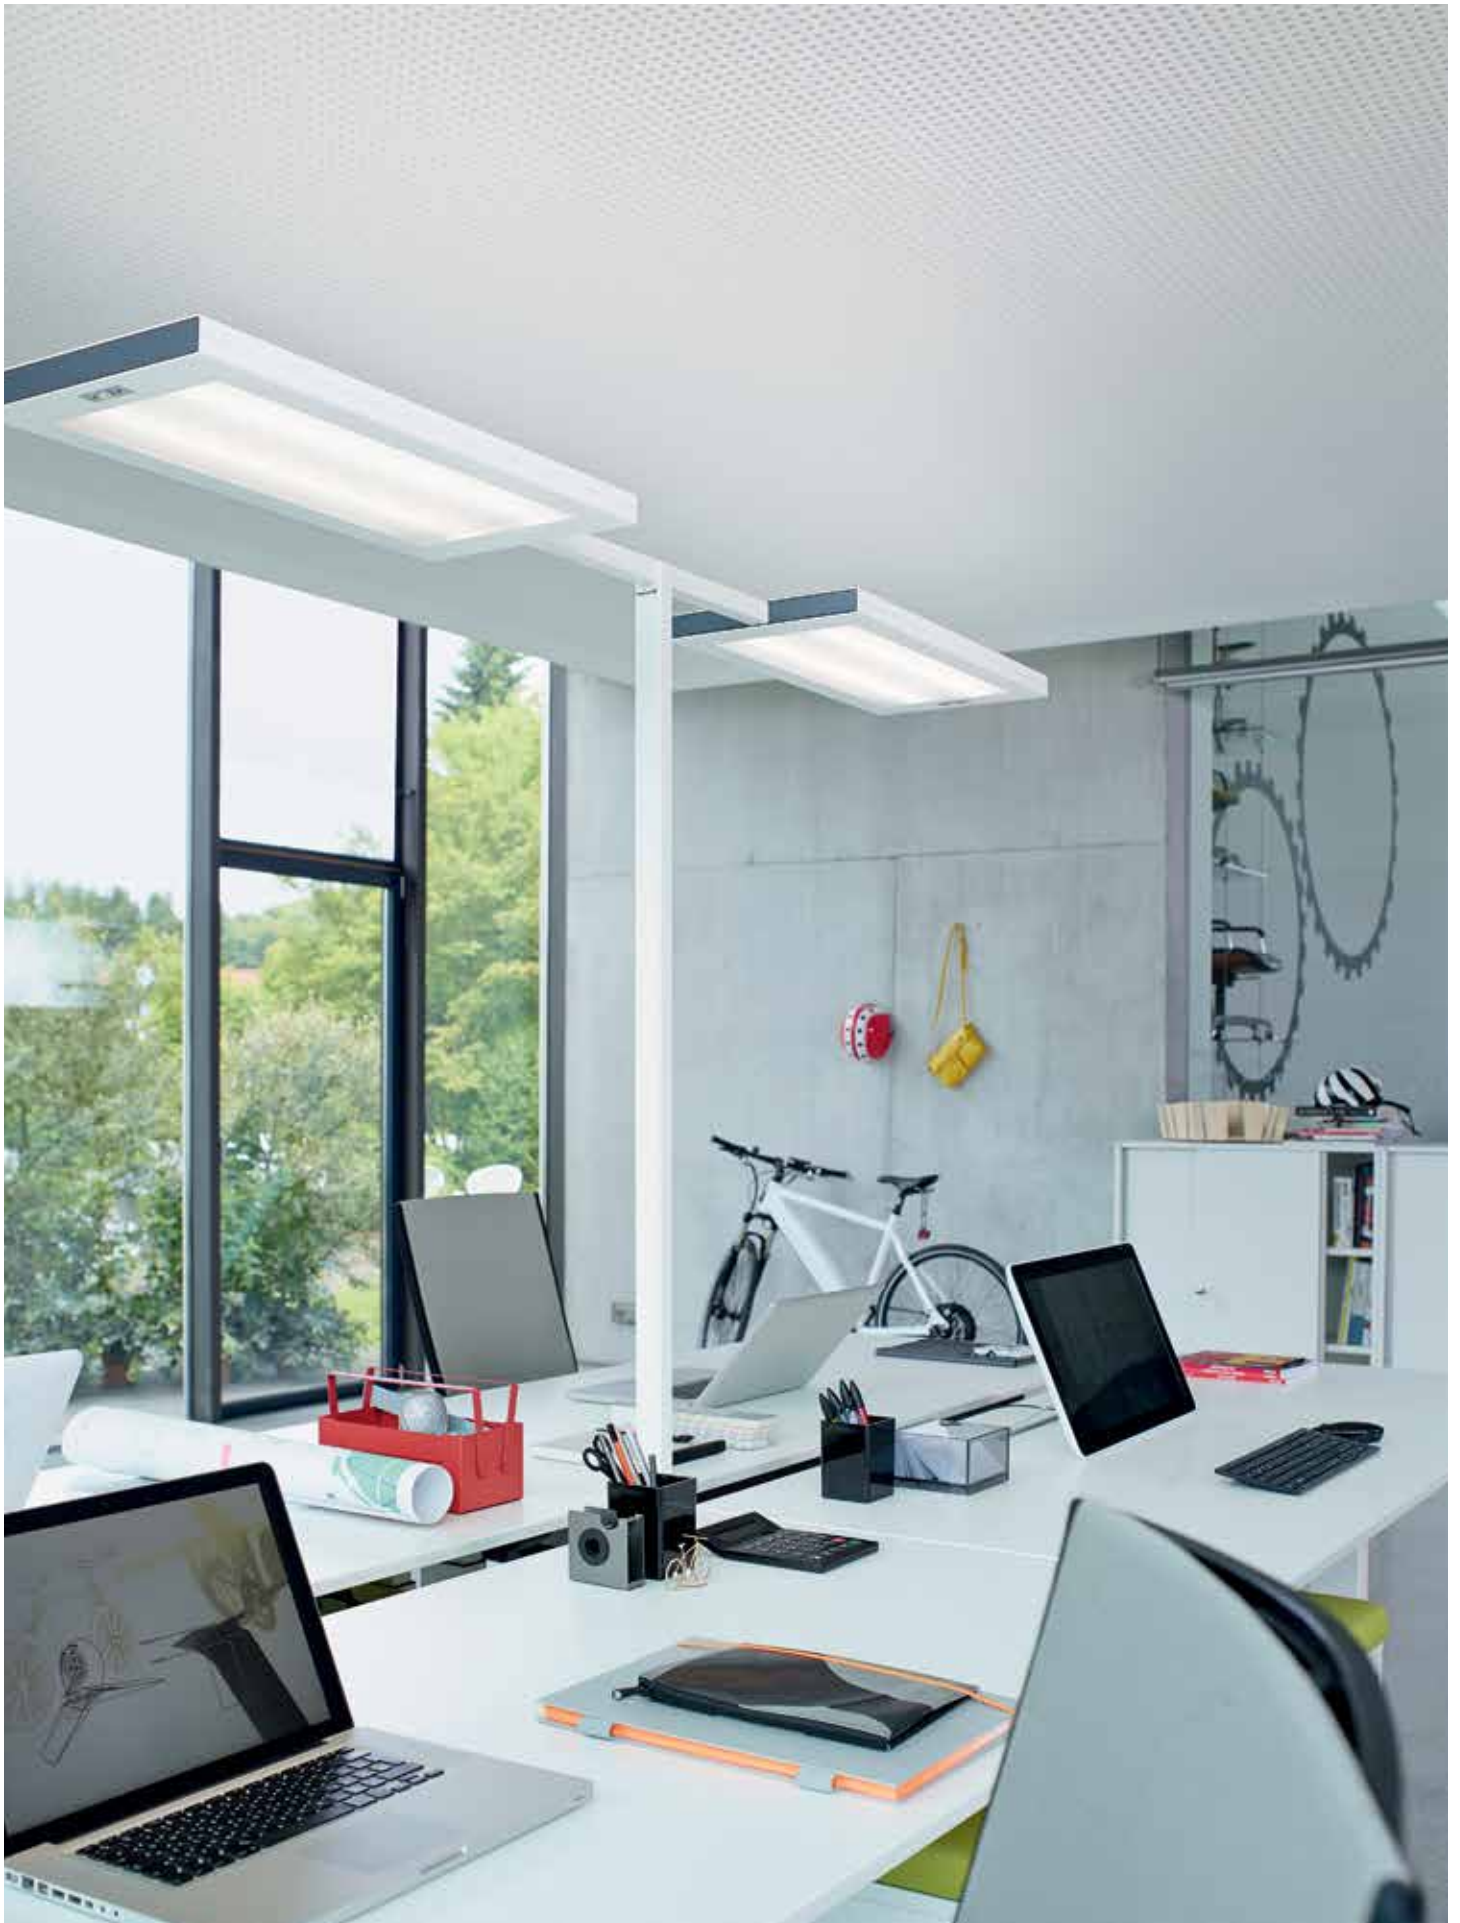

LAVIGO
THE PRINCIPLE OF SIMPLICITY

MINIMALISTIC FORM, MAXIMUM FUNCTIONALITY. LAVIGO ENSURES PERFECT, EFFICIENT LIGHTING AT THE WORKPLACE.

The simple designs are the ones that outlive the trends and maintain their style for the future. LAVIGO was designed by the architects at STRUCTURELAB in Düsseldorf with this in mind, combining classic design with innovative technology.

The sleek luminaire head with a horizontal seam imparts elegance and airiness. The clear, minimalistic design gives the luminaire a smooth overall ambiance, making LAVIGO an ideal luminaire for the modern office.

The luminaire head captivates with its extremely flat installation height. Projecting freely in the room, it imparts a sense of lightweight, floating elegance. The luminaire head is further distinguished by the central horizontal seam, which expresses the dual function of the luminaire – direct light for the desk and indirect light for the work space.

The operating elements do not detract from LAVIGO's simple, minimalistic appearance. Flush-mounted in the pole section, the push button is positioned at an ideal height for either sitting or standing. LAVIGO boasts intuitive operation. The direct and indirect light share can be regulated independently of one another, providing excellent user comfort that promotes efficiency in the workplace.