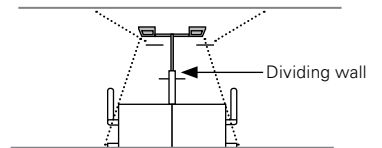

The LAVIGO TWIN-U avoids shadowing with dividing walls.