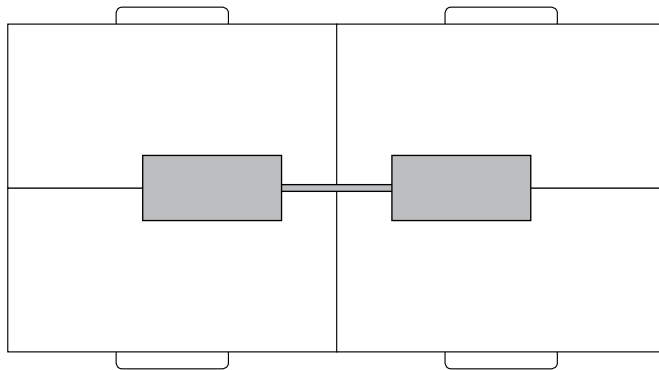

Suitable for up to four work stations when positioned centrally.