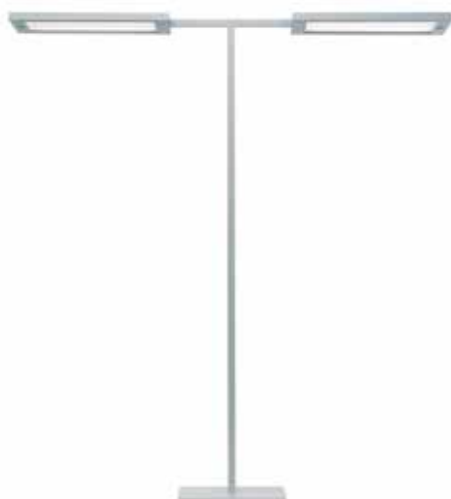

LAVIGO TWIN-T with two luminaire heads

Color combination 1

- Pole section: White
- Luminaire head: White
- Front face of luminaire head: Flint gray

Color combination 2

- Pole section: Silver
- Luminaire head: White
- Front face of luminaire head: Silver