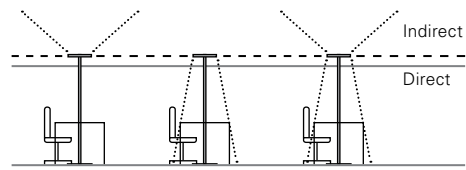

The operating elements do not detract from LAVIGO's simple, minimalistic appearance. Flush-mounted in the pole section, the push button is positioned at an ideal height for either sitting or standing. LAVIGO boasts intuitive operation. The direct and indirect light share can be regulated independently of one another, providing excellent user comfort that promotes efficiency in the workplace.

LAVIGO's subtly rounded corners and edges are easier on the eye and add to the subliminal elegance of the design.

Direct and indirect light can be switched and dimmed separately