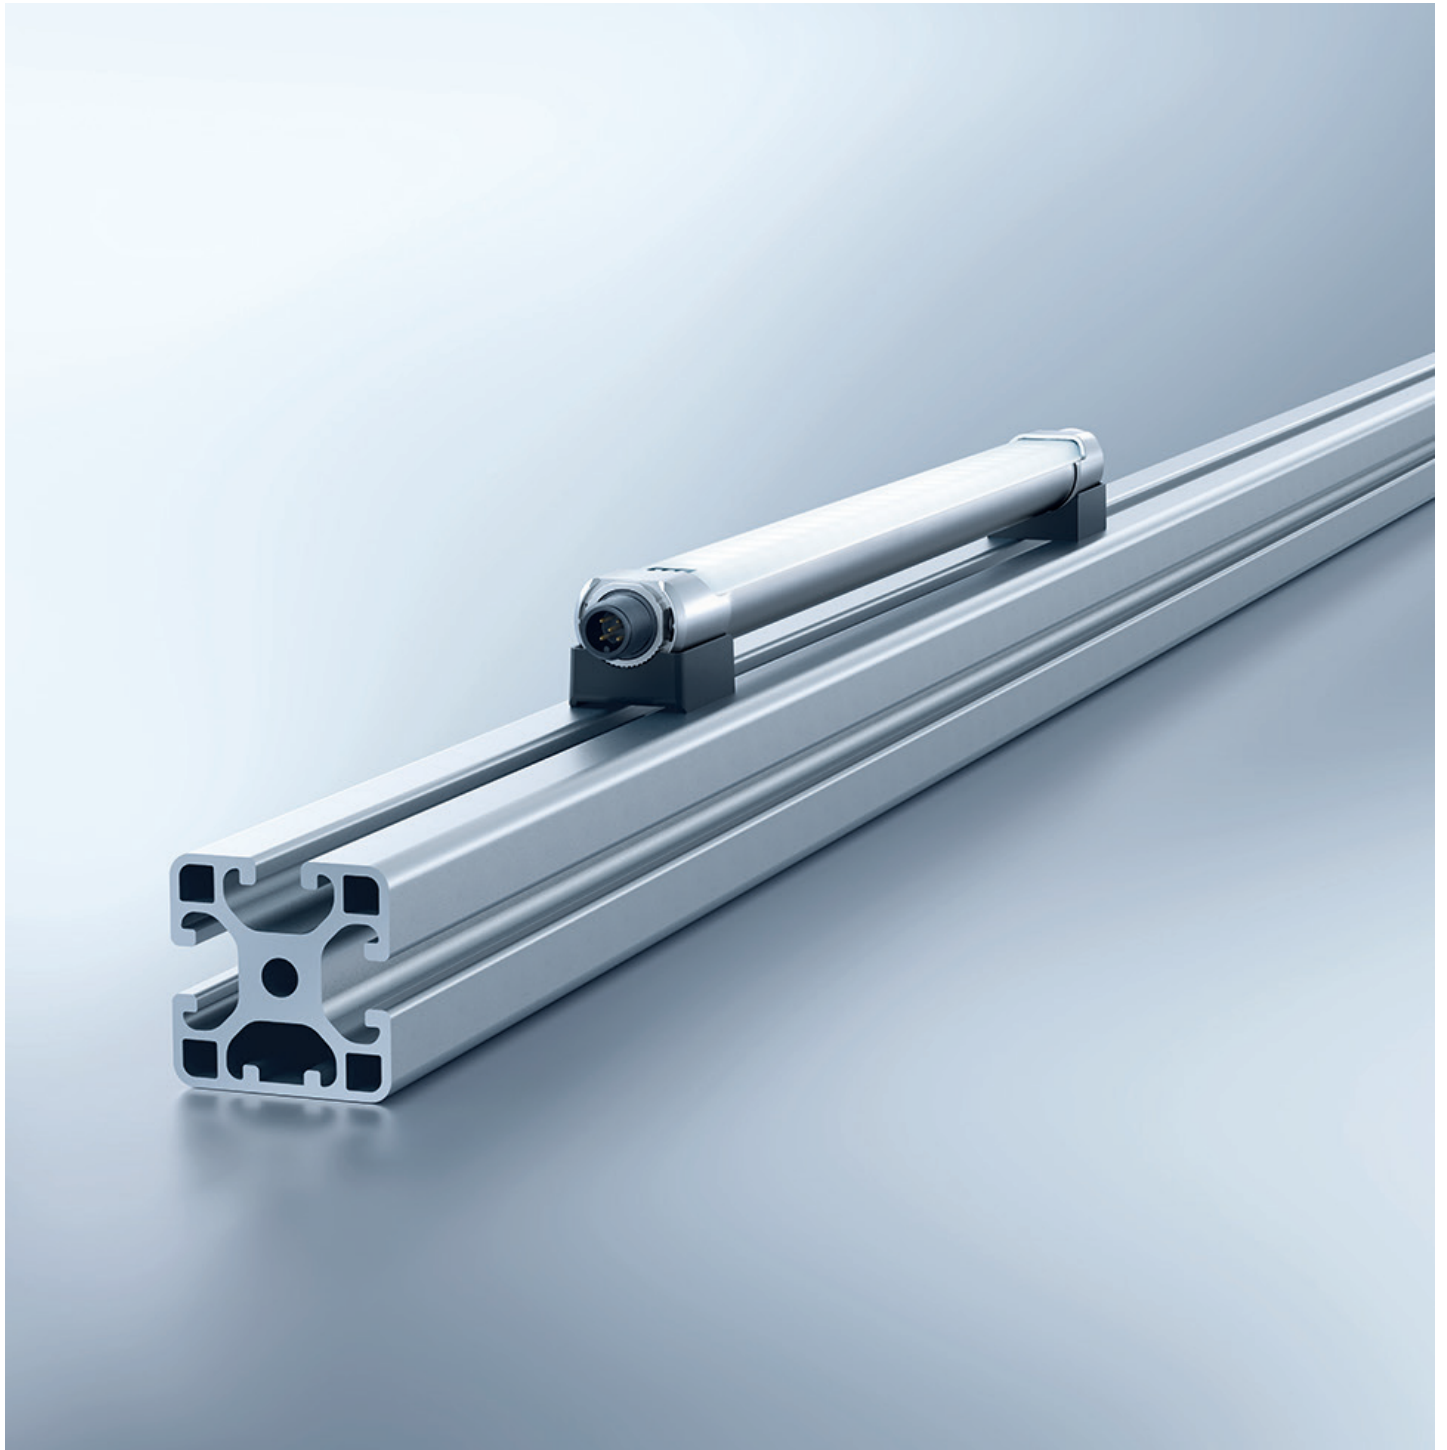

LINURA.EDGE

LED LINEAR LUMINAIRE / ENCLOSURE LIGHT

Waldmann's newest LED industrial surface-mounted luminaire is designed for applications on or inside a machine cabinet or enclosure. With its narrow profile and a tilt radius of $\pm 60^\circ$, LINURA.edge is ideal for those small spaces where light is needed, but may be too small to accommodate most light fixtures. The M12 connection makes it extremely simple to connect and operate. Great aesthetics with high functionality - that's LINURA.edge from Waldmann.

Performance - Quality smooth, even light for better performance:

With the latest LED technology ($>170 \text{ lm / W}$) and a PMMA acrylic lens to distribute light with optimum effect, the desired light level is easy to achieve with smaller or fewer fixtures.

Quality - Robust housing, less downtime:

A strong aluminum profile and a lens made of PMMA acrylic provide strength and resistance from the surrounding environment. The special sealing makes LINURA.edge resistant to high ambient temperatures, liquids and dust (IP54).

Compact design - Slim, streamlined, less space required:

Small dimensions (measuring less than an inch in diameter) and 10 variable lengths based on a 5.5" grid, make it easier than ever to get light where you need it, where bright lighting is essential.