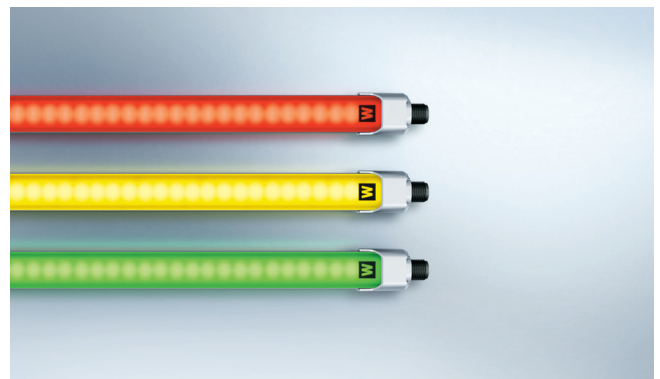

Waldmann's newest LED industrial surface-mounted luminaire is designed for applications on or inside a machine cabinet or enclosure. With its narrow profile and a tilt radius of $\pm 60^\circ$, LINURA.edge is ideal for those small spaces where light is needed, but may be too small to accommodate most light fixtures. The M12 connection makes it extremely simple to connect and operate. Great aesthetics with high functionality - that's LINURA.edge from Waldmann.

Performance - Quality smooth, even light for better performance:

With the latest LED technology ($>170 \text{ lm / W}$) and a PMMA acrylic lens to distribute light with optimum effect, the desired light level is easy to achieve with smaller or fewer fixtures.

Quality - Robust housing, less downtime:

A strong aluminum profile and a lens made of PMMA acrylic provide strength and resistance from the surrounding environment. The special sealing makes LINURA.edge resistant to high ambient temperatures, liquids and dust (IP54).

Compact design - Slim, streamlined, less space required:

Small dimensions (measuring less than an inch in diameter) and 10 variable lengths based on a 5.5" grid, make it easier than ever to get light where you need it, where bright lighting is essential.

Connection - More connection options, less wiring:

LINURA.edge has an integrated M12 connection and can connect with other fixtures. Control is performed via digital interfaces, greatly reducing the amount of wiring needed. Brackets (included) allow for an adjustment range of $\pm 60^\circ$.

LINURA.edge RBG - Signaling as clear as possible