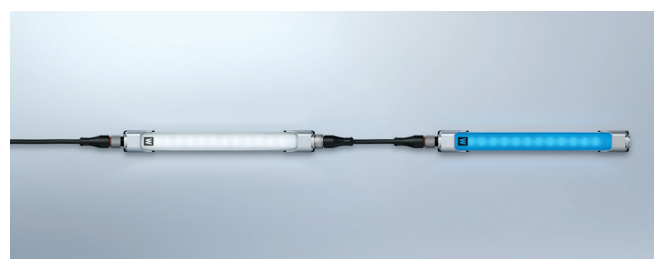

LINURA.EDGE

LED LINEAR LUMINAIRE / ENCLOSURE LIGHT

Waldmann's newest LED industrial surface-mounted luminaire is designed for applications on or inside a machine cabinet or enclosure. With its narrow profile and a tilt radius of $\pm 60^\circ$, LINURA.edge is ideal for those small spaces where light is needed, but may be too small to accommodate most light fixtures. The M12 connection makes it extremely simple to connect and operate. Great aesthetics with high functionality - that's LINURA.edge from Waldmann.

Quality - Robust housing, less downtime:

A strong aluminum profile and a lens made of PMMA acrylic provide strength and resistance from the surrounding environment. The special sealing makes LINURA.edge resistant to high ambient temperatures, liquids and dust (IP54).

Connection - More connection options, less wiring:

LINURA.edge has an integrated M12 connection and can connect with other fixtures. Control is performed via digital interfaces, greatly reducing the amount of wiring needed. Brackets (included) allow for an adjustment range of $\pm 60^\circ$.

LED linear luminaire - LINURA.edge

Specifications

Light source:	LED
Beam angle:	90°
Glare-free technology:	direct beam with diffuser lens
Housing material:	anodized aluminum
Lens material:	PMMA plexiglass
Ambient temperature:	104° F
LED service life:	> 60,000 hours [L70 B50]
Protection rating:	IP54
Connection:	M12 plug connector, A-coded
Voltage :	22–26 VDC
Certification:	CE, cETLus
Accessories:	M12 connector, cable, and operating device