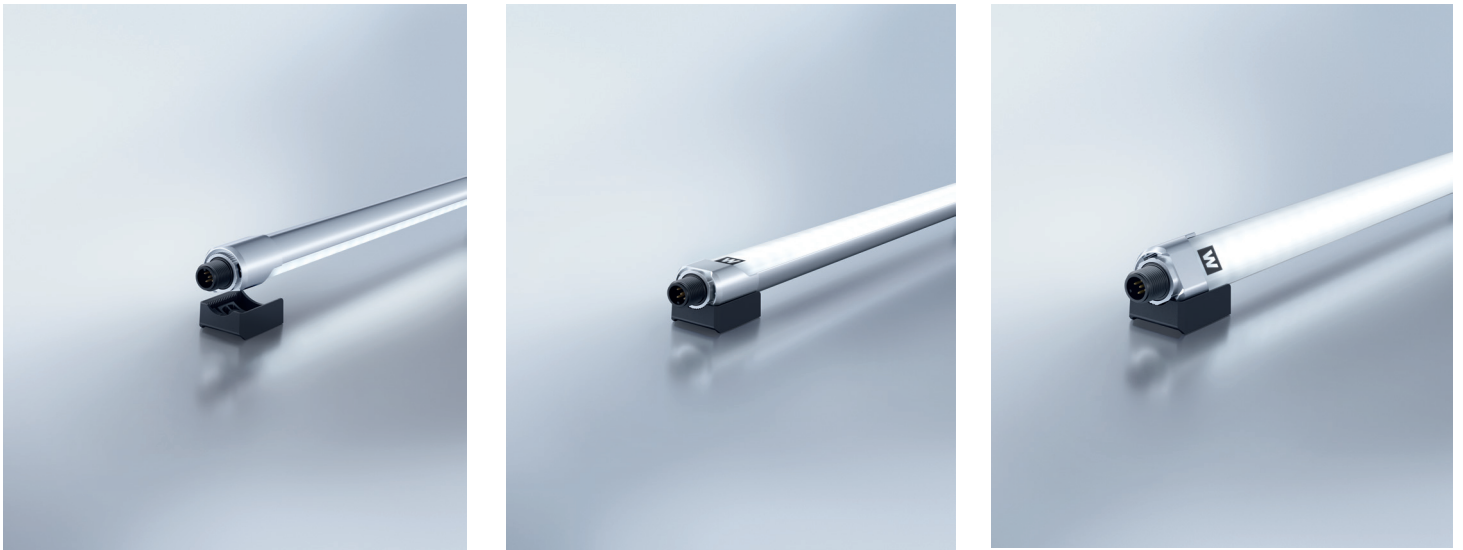

LINURA.EDGE

LED LINEAR LUMINAIRE / ENCLOSURE LIGHT

Waldmann's newest LED industrial surface-mounted luminaire is designed for applications on or inside a machine cabinet or enclosure. With its narrow profile and a tilt radius of $\pm 60^\circ$, LINURA.edge is ideal for those small spaces where light is needed, but may be too small to accommodate most light fixtures. The M12 connection makes it extremely simple to connect and operate. Great aesthetics with high functionality - that's LINURA.edge from Waldmann.

Performance - Quality smooth, even light for better performance:

With the latest LED technology ($>170 \text{ lm / W}$) and a PMMA acrylic lens to distribute light with optimum effect, the desired light level is easy to achieve with smaller or fewer fixtures.

Quality - Robust housing, less downtime:

A strong aluminum profile and a lens made of PMMA acrylic provide strength and resistance from the surrounding environment. The special sealing makes LINURA.edge resistant to high ambient temperatures, liquids and dust (IP54).

LED linear luminaire - LINURA.edge

Specifications

Light source:	LED
Beam angle:	90°
Glare-free technology:	direct beam with diffuser lens
Housing material:	anodized aluminum
Lens material:	PMMA plexiglass
Ambient temperature:	104° F
LED service life:	> 60,000 hours [L70 B50]
Protection rating:	IP54
Connection:	M12 plug connector, A-coded
Voltage :	22–26 VDC
Certification:	CE, cETLus
Accessories:	M12 connector, cable, and operating device