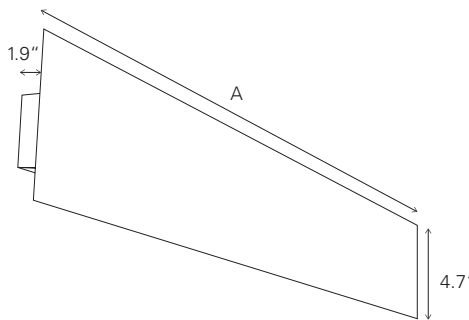

IDOO.ray

ELEGANT SIMPLICITY

Waldmann Lighting's IDOO.ray wall luminaire offers direct/indirect light distribution ideal for corridors, stairways, even small, low-lit spaces, with soft, uniform light. Its sleek, narrow silhouette complies with ADA guidelines while the brushed, stainless steel front panel and simple installation allows it to be effortlessly incorporated into any room, office, healthcare facility, etc. with style and harmony.

ORDERING INFORMATION

Wattage	Length (A)	Voltage	Color Temp.	Dimming	Model	Part #
31W	25.6"	120-277 V	4000K	0-10V dimmable	RAY2600/840/D	RAY240AA0
31W	25.6"	120-277 V	3500K	0-10V dimmable	RAY2600/835/D	RAY235AA0
46W	37.4"	120-277 V	4000K	0-10V dimmable	RAY3900/840/D	RAY340AA0
46W	37.4"	120-277 V	3500K	0-10V dimmable	RAY3900/835/D	RAY335AA0
62W	49.2"	120-277 V	4000K	0-10V dimmable	RAY5200/840/D	RAY440AA0
62W	49.2"	120-277 V	3500K	0-10V dimmable	RAY5200/835/D	RAY435AA0
50W	49.2"	120-277 V	2700-5700K	DALI	RAY4400/VTL/D	RAY440AT0