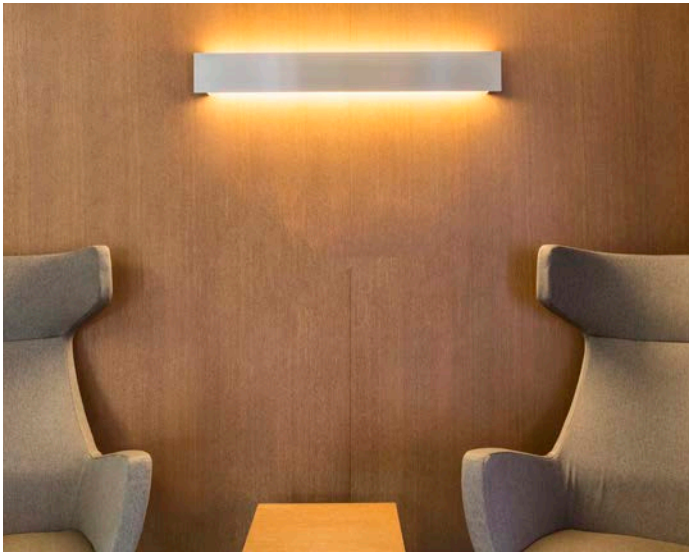

IDOO.ray

ELEGANT SIMPLICITY

Waldmann Lighting's IDOO.ray wall luminaire offers direct/indirect light distribution ideal for corridors, stairways, even small, low-lit spaces, with soft, uniform light. Its sleek, narrow silhouette complies with ADA guidelines while the brushed, stainless steel front panel and simple installation allows it to be effortlessly incorporated into any room, office, healthcare facility, etc. with style and harmony.