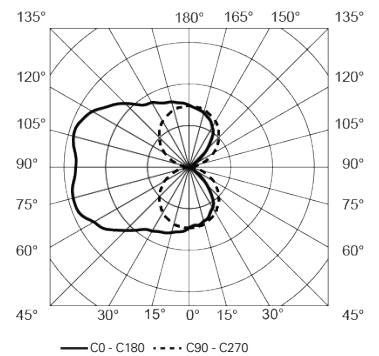

IDOO.ray

ELEGANT SIMPLICITY

Waldmann Lighting's IDOO.ray wall luminaire offers direct/indirect light distribution ideal for corridors, stairways, even small, low-lit spaces, with soft, uniform light. Its sleek, narrow silhouette complies with ADA guidelines while the brushed, stainless steel front panel and simple installation allows it to be effortlessly incorporated into any room, office, healthcare facility, etc. with style and harmony.

ORDERING INFORMATION

Wattage	Length (A)	Voltage	Color Temp.	Dimming	Model	Part #
31W	25.6"	120-277 V	4000K	0-10V dimmable	RAY2600/840/D	RAY240AA0
31W	25.6"	120-277 V	3500K	0-10V dimmable	RAY2600/835/D	RAY235AA0
46W	37.4"	120-277 V	4000K	0-10V dimmable	RAY3900/840/D	RAY340AA0
46W	37.4"	120-277 V	3500K	0-10V dimmable	RAY3900/835/D	RAY335AA0
62W	49.2"	120-277 V	4000K	0-10V dimmable	RAY5200/840/D	RAY440AA0
62W	49.2"	120-277 V	3500K	0-10V dimmable	RAY5200/835/D	RAY435AA0
50W	49.2"	120-277 V	2700-5700K	DALI	RAY4400/VTL/D	RAY440AT0