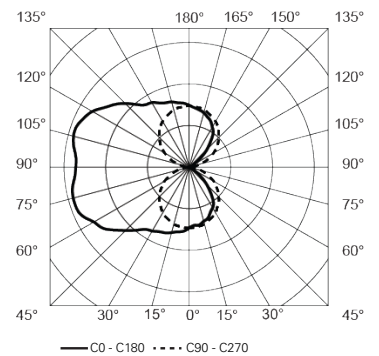

IDOO.ray ELEGANT SIMPLICITY

Waldmann Lighting's IDOO.ray wall luminaire offers direct/indirect light distribution ideal for corridors, stairways, even small, low-lit spaces, with soft, uniform light. Its sleek, narrow silhouette complies with ADA guidelines while the brushed, stainless steel front panel and simple installation allows it to be effortlessly incorporated into any room, office, healthcare facility, etc. with style and harmony.

ORDERING INFORMATION

Wattage	Length (A)	Voltage	Color Temp.	Dimming	Model	Part #
31W	25.6"	120-277 V	4000K	0-10V dimmable	RAY2600/840/D	RAY240AA0
31W	25.6"	120-277 V	3500K	0-10V dimmable	RAY2600/835/D	RAY235AA0
46W	37.4"	120-277 V	4000K	0-10V dimmable	RAY3900/840/D	RAY340AA0
46W	37.4"	120-277 V	3500K	0-10V dimmable	RAY3900/835/D	RAY335AA0
62W	49.2"	120-277 V	4000K	0-10V dimmable	RAY5200/840/D	RAY440AA0
62W	49.2"	120-277 V	3500K	0-10V dimmable	RAY5200/835/D	RAY435AA0
50W	49.2"	120-277 V	2700-5700K	DALI	RAY4400/VTL/D	RAY440AT0