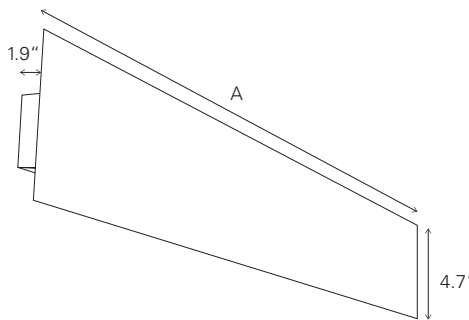

IDOO.ray ELEGANT SIMPLICITY

Waldmann Lighting's IDOO.ray wall luminaire offers direct/indirect light distribution ideal for corridors, stairways, even small, low-lit spaces, with soft, uniform light. Its sleek, narrow silhouette complies with ADA guidelines while the brushed, stainless steel front panel and simple installation allows it to be effortlessly incorporated into any room, office, healthcare facility, etc. with style and harmony.

ORDERING INFORMATION

Wattage	Length (A)	Voltage	Color Temp.	Dimming	Model	Part #
31W	25.6"	120-277 V	4000K	0-10V dimmable	RAY2600/840/D	RAY240AA0
31W	25.6"	120-277 V	3500K	0-10V dimmable	RAY2600/835/D	RAY235AA0
46W	37.4"	120-277 V	4000K	0-10V dimmable	RAY3900/840/D	RAY340AA0
46W	37.4"	120-277 V	3500K	0-10V dimmable	RAY3900/835/D	RAY335AA0
62W	49.2"	120-277 V	4000K	0-10V dimmable	RAY5200/840/D	RAY440AA0
62W	49.2"	120-277 V	3500K	0-10V dimmable	RAY5200/835/D	RAY435AA0
50W	49.2"	120-277 V	2700-5700K	DALI	RAY4400/VTL/D	RAY440AT0