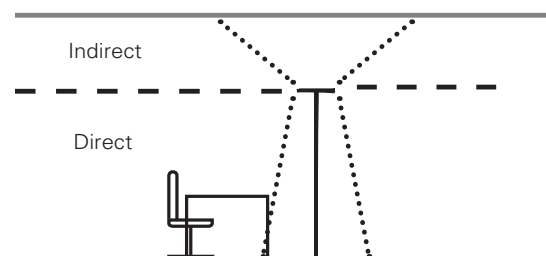

AN INTUITIVE SOLUTION FOR YOUR HOME OFFICE