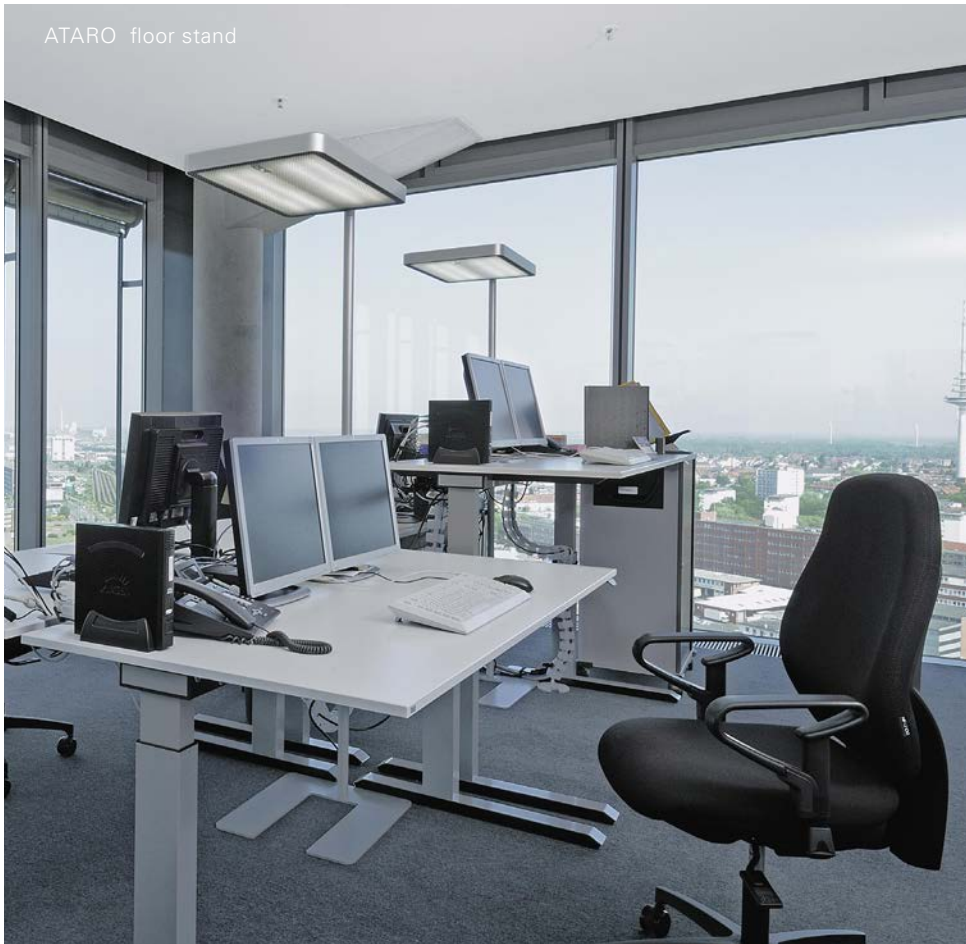

Minela

ATARO pendant

OFFICE / ADMINISTRATION

Lighting has become an important design tool for architects and space planners. Waldmann has developed a Twin-C approach where the task and ambient lighting work together to produce a compatible, functional, and comfortable environment.

ATARO floor stand