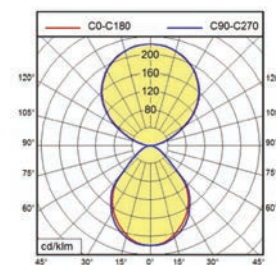

DOTOO.line

DIRECT DOWNLIGHT SUSPENDED LUMINAIRE

DOTOO.line at a glance – single

- Linear suspended fixture with 100% direct downlight output
- Efficiency-boosting reflection technology and conical prismatic lens with direct light component ensures uniform illumination
- Easy access to ballasts for maintenance-friendly operation
- Available in 4- or 8-foot sections

DOTOO.line technical data

Luminaire light efficiency	approx. 90 lm/W
Light distribution	100% downlight
Luminance	< 3000 cd/m ²
Unified Glare Rating	< 19
Color rendering	Ra > 80
Glare-free technology	Conical prismatic lens
Voltage	120-277 V; 50/60 Hz
Rating protection	IP40
Weight	7-16 lbs
Connection	10-foot cord with free strand/cable ends