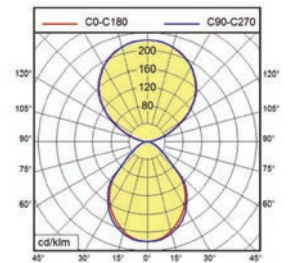

DOTOO.line

DIRECT DOWNLIGHT SUSPENDED LUMINAIRE

DOTOO.line at a glance – single

- Linear suspended fixture with 100% direct downlight output
- Efficiency-boosting reflection technology and conical prismatic lens with direct light component ensures uniform illumination
- Easy access to ballasts for maintenance-friendly operation
- Available in 4- or 8-foot sections

DOTOO.line technical data

Luminaire light efficiency	approx. 90 lm/W
Light distribution	100% downlight
Luminance	< 3000 cd/m ²
Unified Glare Rating	< 19
Color rendering	Ra > 80
Glare-free technology	Conical prismatic lens
Voltage	120-277 V; 50/60 Hz
Rating protection	IP40
Weight	7-16 lbs
Connection	10-foot cord with free strand/cable ends