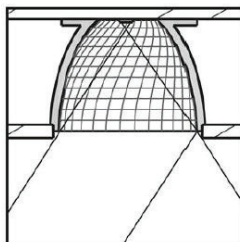

STARLINE™ ASTERISK
RECESSED CEILING LUMINAIRE

STARLINE™ ASTERISK

This architectural recessed ceiling light features a sleek 2' x 2' profile with a cool, contemporary facade to add a stylized accent to your space. Ideal for any type of lobby, corridor or office configuration, the minimalistic design blends seamlessly with surrounding decor or architecture. The STARLINE optics use micro-faceted downlight reflectors to guide the light beams directly downward, keeping strict control of any glare. Available in black, white and gray.

recessed ceiling luminaire

Dimensions

fitted with	LED w/ STARLINE micro downlight reflectors
work equipment	electronic driver
connected load	100-277 V;50/60 Hz
power consumption	approx. 27 W
luminous flux	approx. 3500 lm
luminous efficacy	approx. 125 lm/W
light distribution	direct
direct ratio	approx. 100 %
beam angle	75°
light color temperature	3000K, 3500K, 4000K, (2700-6500K Tunable)
color rendering index (CRI)	> 80
glare-free (UGR)	<13
system of protection	IP 20
technology	controls compatible
usage	direct connect
luminaire body	metal steel sheet, powder coated: black, white, or gray
weight (net)	approx. 4.3 kg (9.47 lbs)
special features	STARLINE OPTICS micro downlight reflector allows precise shaping of light beam. Thin design for ceiling constraints fits standard drop ceilings