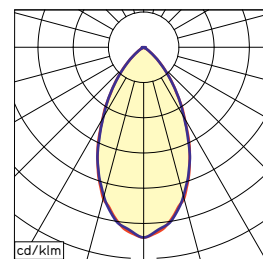

TECHNICAL DATA

LUMENS	WATTS	L	W	H
14000	100	19"	16"	4.6"
20000	160	19"	16"	4.6"
30000	230	23"	19"	4.6"

LIGHT DISTRIBUTION OPTIONS

W-lens

N-lens

HEADQUARTERS GERMANY

Herbert Waldmann GmbH & Co. KG
Postfach 50 62
78057 VILLINGEN-SCHWENNINGEN