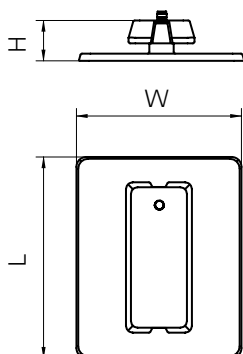

TECHNICAL DATA

LUMENS	WATTS	L	W	H
14000	100	19"	16"	4.6"
20000	160	19"	16"	4.6"
30000	230	23"	19"	4.6"

LIGHT DISTRIBUTION OPTIONS

W-lens

N-lens

HEADQUARTERS GERMANY

Herbert Waldmann GmbH & Co. KG
Postfach 50 62
78057 VILLINGEN-SCHWENNINGEN