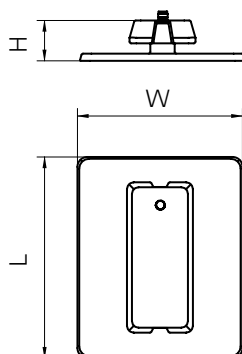

TECHNICAL DATA

LUMENS	WATTS	L	W	H
14000	100	19"	16"	4.6"
20000	160	19"	16"	4.6"
30000	230	23"	19"	4.6"

LIGHT DISTRIBUTION OPTIONS

W-lens

N-lens

HEADQUARTERS GERMANY

Herbert Waldmann GmbH & Co. KG
Postfach 50 62
78057 VILLINGEN-SCHWENNINGEN