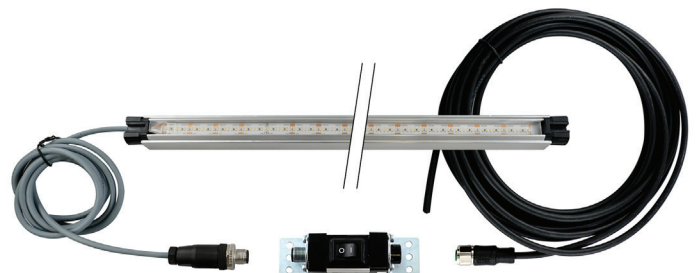

Bundle 24V includes M12 Cord and In-line switch