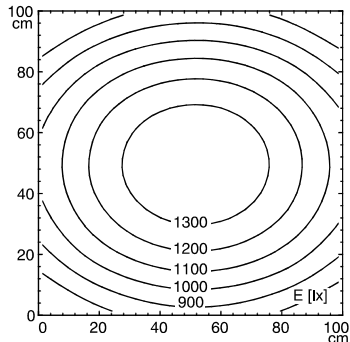

- 84 x Light-emitting diode
- light colour neutral white, 4600-5400 K, Color Rendering Index (CRI)=85
- without
- 18-30 V; DC
- approx. 42 W
- IP 67
- III
- switchable
- without switch

- design**
- fastening**
- dimension**
- special features**

- aluminium
- anodised
- aluminium coloured anodised
- screen, clear
- approx. 3.9 kg
- built-in plug
- Serie 713
- mounted version
- L-angle, clamp
- A=1070 mm
- through-wired, Power equipment

Serie 713

**illuminance**

measuring conditions: d=100cm

**Em:** 1089 lx  
**Emax:** 1391 lx  
**Emin:** 703 lx

**luminous intensity**