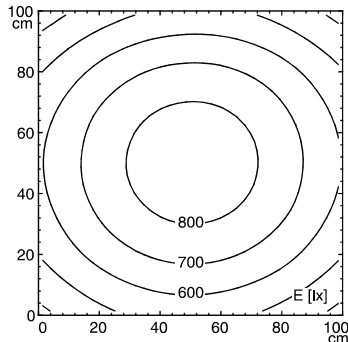

- design**
- fastening**
- dimension**
- special features**

- 48 x Light-emitting diode
- light colour neutral white, 4600-5400 K, Color Rendering Index (CRI)=85
- without
- 18-30 V; DC
- approx. 24 W
- IP 67
- III
- switchable
- without switch
- aluminium
- anodised
- aluminium coloured anodised
- screen, clear
- approx. 2.2 kg
- built-in plug
- Serie 713
- mounted version
- L-angle, clamp
- A=650 mm
- through-wired, Power equipment

Serie 713

illuminance

measuring conditions: d=100cm

Em: 657 lx
Emax: 856 lx
Emin: 408 lx

luminous intensity