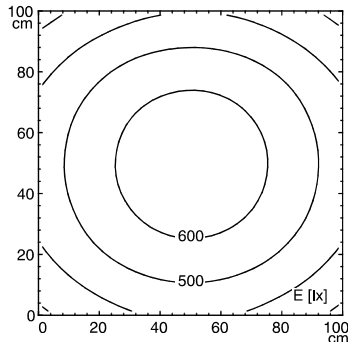

- design**
- fastening**
- dimension**
- special features**

- 36 x Light-emitting diode
- light colour neutral white, 4600-5400 K, Color Rendering Index (CRI)=85
- without
- 18-30 V; DC
- approx. 18 W
- IP 67
- III
- switchable
- without switch
- aluminium
- anodised
- aluminium coloured anodised
- screen, clear
- approx. 2.0 kg
- built-in plug
- Serie 713
- mounted version
- L-angle, clamp
- A=565 mm
- through-wired, Power equipment

Serie 713

illuminance

measuring conditions: d=100cm

Em: 506 lx
Emax: 662 lx
Emin: 311 lx

luminous intensity