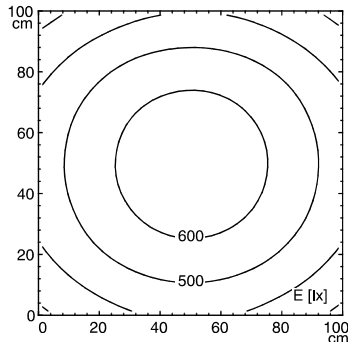

- design**
- fastening**
- dimension**
- special features**

- 36 x Light-emitting diode
- light colour neutral white, 4600-5400 K, Color Rendering Index (CRI)=85
- without
- 18-30 V; DC
- approx. 18 W
- IP 67
- III
- switchable
- without switch
- aluminium
- anodised
- aluminium coloured anodised
- screen, clear
- approx. 1.8 kg
- built-in plug
- Serie 713
- mounted version
- L-angle, clamp
- A=510 mm
- through-wired, Power equipment

Serie 713

illuminance

measuring conditions: d=100cm

Em: 506 lx
Emax: 662 lx
Emin: 311 lx

luminous intensity