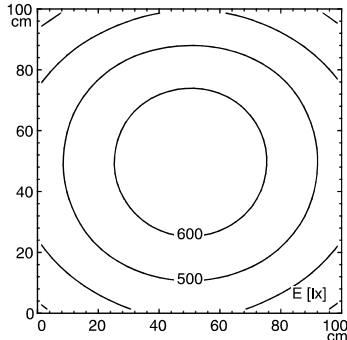

- design**
- fastening**
- dimension**
- special features**

36 x LED  
 neutral white, 4600-5400 K  
 Color Rendering Index (CRI)=85  
 without  
 18-30 V; DC  
 approx. 18 W  
 IP 67  
 III  
  
 without switch  
  
 anodized aluminum  
 screen, clear  
 approx. 3.74lb (1.7 kg)  
 built-in plug  
 M12 Series 713  
 mounted version  
 L-angle, clamp  
 A=20.08" (510 mm)  
 Power equipment

M12

**illuminance**

measuring conditions: d=100cm

**Em:** 506 lx  
**Emax:** 662 lx  
**Emin:** 311 lx

**luminous intensity**