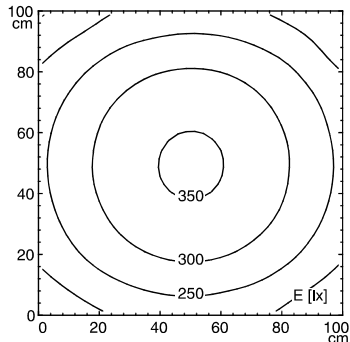

- design**
- fastening**
- dimension**
- special features**

- 18 x Light-emitting diode
- light color neutral white, 4600-5400 K, Color Rendering Index (CRI)=85
- without
- 18-30 V; DC
- approx. 7.5 W
- IP 67
- III
- switchable
- without switch
  
- aluminum
- anodised
- aluminum colored anodized
- screen, clear
- approx. 1.8 kg
- built-in plug
- Series 713
- mounted version
- L-angle, clamp
- A=510 mm
- through-wired, Eco equipment

Serie 713

**illuminance**

measuring conditions: d=100cm

**Em:** 273 lx  
**Emax:** 354 lx  
**Emin:** 169 lx

**luminous intensity**