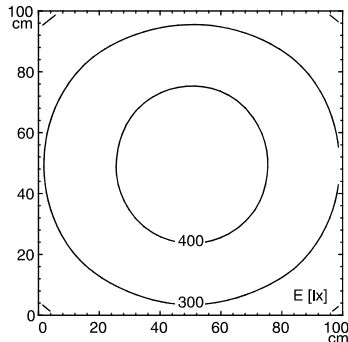

- design**
- fastening**
- dimension**
- special features**

- 24 x Light-emitting diode
- light colour neutral white, 4600-5400 K, Color Rendering Index (CRI)=85
- without
- 18-30 V; DC
- approx. 12 W
- IP 67
- III
- switchable
- without switch
- aluminium
- anodised
- aluminium coloured anodised
- screen, clear
- approx. 1.3 kg
- built-in plug
- Serie 713
- mounted version
- L-angle, clamp
- A=370 mm
- through-wired, Power equipment

Serie 713

**illuminance**

measuring conditions: d=100cm

**Em:** 340 lx  
**Emax:** 443 lx  
**Emin:** 212 lx

**luminous intensity**