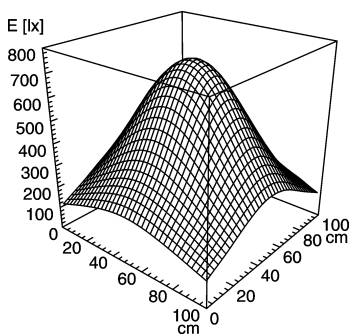

light strip

SLIM LED - LIQ 24

FITTED WITH	24 x Light-emitting diode ,3 W
WORK EQUIPMENT	without
CONNECTED LOAD	22-29 V, DC
POWER CONSUMPTION	approx. 15 W
SYSTEM OF PROTECTION	IP 67
CLASS OF PROTECTION	III
USAGE	without switch
LUMINAIRE BODY	
MATERIAL	aluminium/plastic
SURFACE	anodised
COLOUR LUMINAIRE BODY	aluminium coloured anodised
LAMP COVER	potting, clear
MAINS LEAD	approx. 3.0 m, with free stranded wires
DESIGN	mounted version
FASTENING	screws
TOTAL LENGTH	616 mm

ARTICLE NO. 112545012-00011132

E_{min}: 135 lx
E_m: 377 lx
E_{max}: 726 lx

measuring conditions: d=50cm