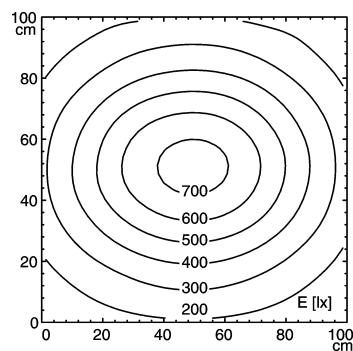

light strip

SLIM LED - LIQ 24

FITTED WITH	24 x Light-emitting diode ,3 W
WORK EQUIPMENT	without
CONNECTED LOAD	22-29 V, DC
POWER CONSUMPTION	approx. 15 W
SYSTEM OF PROTECTION	IP 67
CLASS OF PROTECTION	III
USAGE	without switch
LUMINAIRE BODY	
MATERIAL	aluminium/plastic
SURFACE	anodised
COLOUR LUMINAIRE BODY	aluminium coloured anodised
LAMP COVER	potting, clear
MAINS LEAD	approx. 3.0 m, with free stranded wires
DESIGN	mounted version
FASTENING	screws
TOTAL LENGTH	616 mm

ARTICLE NO. 112545012-00011132

E_{min}: 135 lx
E_m: 377 lx
E_{max}: 726 lx

measuring conditions: d=50cm