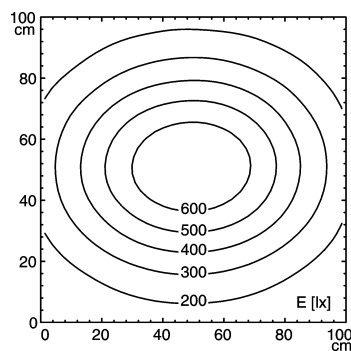

light strip #112545007-00011131

SLIM LED - LIQ 24

connected load
 fitted with
 work equipment
 mains lead
 design
 luminaire body
 material
 surface
 fastening
 power consumption
 usage
 lamp cover
 system of protection
 class of protection
 colour luminaire body
 total length
 max ambient temperature

22-29 V; DC
 24 x Light-emitting diode
 without
 approx. 3.0 m (10 ft) ; with free stranded wires
 mounted version

 aluminium/plastic
 anodised
 screws
 approx. 15 W
 without switch
 Acrylic satine
 IP 67
 III
 aluminium colored anodised
 616 mm (24.3")
 25C (77F)

E_{min}: 100 lx
 E_m: 336 lx
 E_{max}: 691 lx

measuring conditions: d=50cm