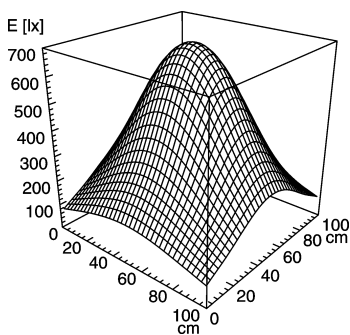

light strip #112545007-00011131

SLIM LED - LIQ 24

connected load
 fitted with
 work equipment
 mains lead
 design
 luminaire body
 material
 surface
 fastening
 power consumption
 usage
 lamp cover
 system of protection
 class of protection
 colour luminaire body
 total length
 max ambient temperature

22-29 V; DC
 24 x Light-emitting diode
 without
 approx. 3.0 m (10 ft) ; with free stranded wires
 mounted version

 aluminium/plastic
 anodised
 screws
 approx. 15 W
 without switch
 Acrylic satine
 IP 67
 III
 aluminium colored anodised
 616 mm (24.3")
 25C (77F)

E_{min}: 100 lx
 E_m: 336 lx
 E_{max}: 691 lx

measuring conditions: d=50cm