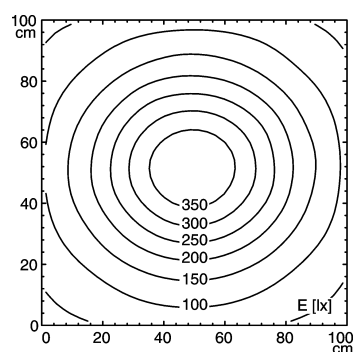

light strip

SLIM LED - LIQ 12

FITTED WITH	12 x Light-emitting diode ,3 W
WORK EQUIPMENT	without
CONNECTED LOAD	22-29 V, DC
POWER CONSUMPTION	approx. 8 W
SYSTEM OF PROTECTION	IP 67
CLASS OF PROTECTION	III
USAGE	without switch
LUMINAIRE BODY	
MATERIAL	aluminium/plastic
SURFACE	anodised
COLOUR LUMINAIRE BODY	aluminium coloured anodised
LAMP COVER	Acrylic satine
MAINS LEAD	approx. 3.0 m, with free stranded wires
DESIGN	mounted version
FASTENING	screws
TOTAL LENGTH	336 mm

ARTICLE NO. 112545006-00011128

E_{min}: 43 lx
 E_m: 169 lx
 E_{max}: 391 lx

measuring conditions: d=50cm