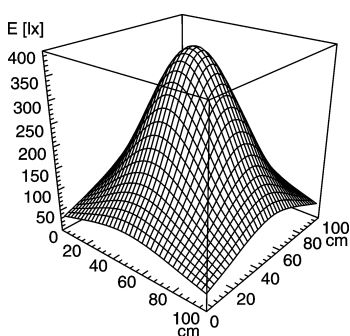

light strip

SLIM LED - LIQ 12

FITTED WITH	12 x Light-emitting diode ,3 W
WORK EQUIPMENT	without
CONNECTED LOAD	22-29 V, DC
POWER CONSUMPTION	approx. 8 W
SYSTEM OF PROTECTION	IP 67
CLASS OF PROTECTION	III
USAGE	without switch
LUMINAIRE BODY	
MATERIAL	aluminium/plastic
SURFACE	anodised
COLOUR LUMINAIRE BODY	aluminium coloured anodised
LAMP COVER	Acrylic satine
MAINS LEAD	approx. 3.0 m, with free stranded wires
DESIGN	mounted version
FASTENING	screws
TOTAL LENGTH	336 mm

ARTICLE NO. 112545006-00011128

E_{min}: 43 lx
 E_m: 169 lx
 E_{max}: 391 lx

measuring conditions: d=50cm