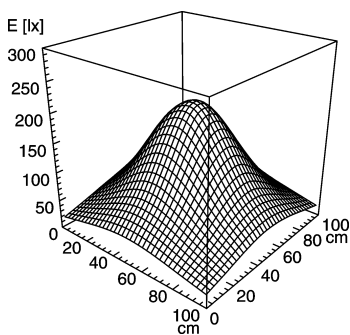

light strip

#122545005-00011120

SLIM LED - LIQ 6

connected load  
 fitted with  
 work equipment  
 mains lead  
 design  
 luminaire body  
 material  
 surface  
 weight (net)  
 fastening  
 power consumption  
 usage  
 lamp cover  
 system of protection  
 class of protection  
 colour luminaire body  
 total length  
 max ambient temperature

22-29 V; DC  
 6 x Light-emitting diode  
 without  
 approx. 3.0 m (10 ft) ; with free stranded wires  
 mounted version  
  
 aluminium/plastic  
 anodised  
 approx. 0,2 kg  
 screws  
 approx. 4 W  
 without switch  
 Acrylic satine  
 IP 67  
 III  
 aluminium colored anodised  
 196 mm (7.7")  
 25C (77F)

E<sub>min</sub>: 24 lx  
 E<sub>m</sub>: 89 lx  
 E<sub>max</sub>: 206 lx

measuring conditions: d=50cm