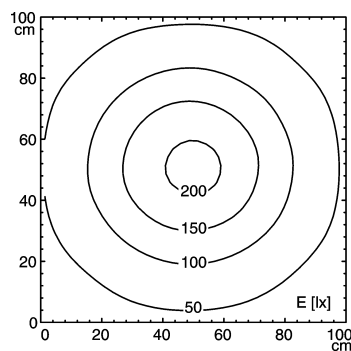

light strip

#122545005-00011120

SLIM LED - LIQ 6

connected load  
 fitted with  
 work equipment  
 mains lead  
 design  
 luminaire body  
 material  
 surface  
 weight (net)  
 fastening  
 power consumption  
 usage  
 lamp cover  
 system of protection  
 class of protection  
 colour luminaire body  
 total length  
 max ambient temperature

22-29 V; DC  
 6 x Light-emitting diode  
 without  
 approx. 3.0 m (10 ft) ; with free stranded wires  
 mounted version  
  
 aluminium/plastic  
 anodised  
 approx. 0,2 kg  
 screws  
 approx. 4 W  
 without switch  
 Acrylic satine  
 IP 67  
 III  
 aluminium colored anodised  
 196 mm (7.7")  
 25C (77F)

E<sub>min</sub>: 24 lx  
 E<sub>m</sub>: 89 lx  
 E<sub>max</sub>: 206 lx

measuring conditions: d=50cm