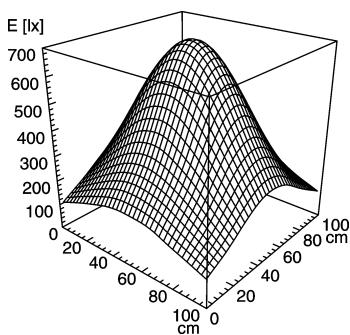

light strip

#112545002-00011130

SLIM LED - LIQ 24

connected load
 fitted with
 work equipment
 mains lead
 design
 luminaire body
 material
 surface
 fastening
 power consumption
 usage
 lamp cover
 system of protection
 class of protection
 colour luminaire body
 total length
 max ambient temperature

22-29 V; DC
 24 x Light-emitting diode
 without
 approx. 3.0 m (10 ft) ; with free stranded wires
 mounted version

 aluminium/plastic
 anodised
 screws
 approx. 15 W
 without switch
 acrylic clear
 IP 67
 III
 aluminium colored anodised
 616 mm (24.3")
 25C (77F)

E_{min}: 125 lx
 E_m: 360 lx
 E_{max}: 699 lx

measuring conditions: d=50cm