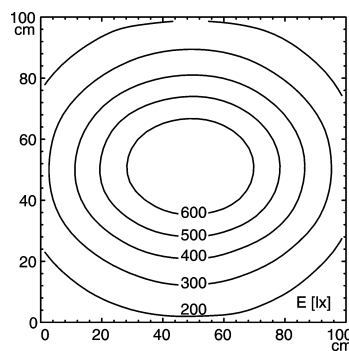

light strip

#112545002-00011130

SLIM LED - LIQ 24

connected load
 fitted with
 work equipment
 mains lead
 design
 luminaire body
 material
 surface
 fastening
 power consumption
 usage
 lamp cover
 system of protection
 class of protection
 colour luminaire body
 total length
 max ambient temperature

22-29 V; DC
 24 x Light-emitting diode
 without
 approx. 3.0 m (10 ft) ; with free stranded wires
 mounted version

 aluminium/plastic
 anodised
 screws
 approx. 15 W
 without switch
 acrylic clear
 IP 67
 III
 aluminium colored anodised
 616 mm (24.3")
 25C (77F)

E_{min}: 125 lx
 E_m: 360 lx
 E_{max}: 699 lx

measuring conditions: d=50cm