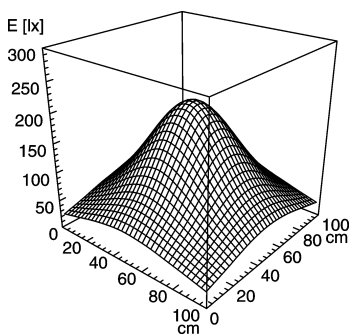

light strip

#112545000-00001351

connected load
 fitted with
 work equipment
 mains lead
 design
 luminaire body
 material
 surface
 weight (net)
 fastening
 power consumption
 usage
 lamp cover
 system of protection
 class of protection
 color luminaire body
 total length
 max ambient temperature

22-29V DC
 6 x Light-emitting diode
 without
 approx. 3.0 m (10 ft) ; with free stranded wires
 mounted version

 aluminum/plastic
 anodized
 approx. 0,2 kg
 screws
 approx. 4 W
 without switch
 acrylic clear
 IP67
 III
 aluminum colored anodi zed
 196 mm (7.7")
 25C (77F)

SLIM LED - LIQ 6

Emin: 29 lx
 Em: 95 lx
 Emax: 206 lx

measuring conditions: d=50cm