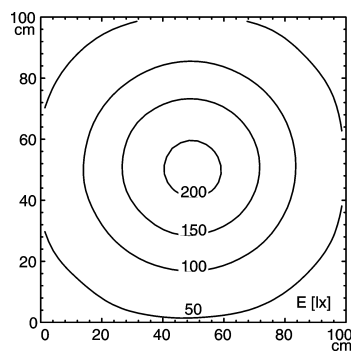

light strip

#112545000-00001351

connected load
 fitted with
 work equipment
 mains lead
 design
 luminaire body
 material
 surface
 weight (net)
 fastening
 power consumption
 usage
 lamp cover
 system of protection
 class of protection
 color luminaire body
 total length
 max ambient temperature

22-29V DC
 6 x Light-emitting diode
 without
 approx. 3.0 m (10 ft) ; with free stranded wires
 mounted version

 aluminum/plastic
 anodized
 approx. 0,2 kg
 screws
 approx. 4 W
 without switch
 acrylic clear
 IP67
 III
 aluminum colored anodi zed
 196 mm (7.7")
 25C (77F)

SLIM LED - LIQ 6

Emin: 29 lx
 Em: 95 lx
 Emax: 206 lx

measuring conditions: d=50cm