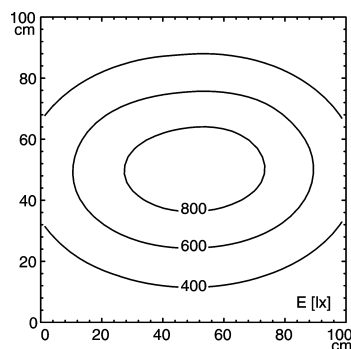

light strip

#112544013-00011104

SLIM LED - LIQ 36

connected load
 fitted with
 work equipment
 mains lead
 design
 luminaire body
 material
 surface
 fastening
 power consumption
 usage
 lamp cover
 system of protection
 class of protection
 colour luminaire body
 total length
 special features
 max ambient temperature

22-29 V; DC
 36 x Light-emitting diode
 without
 approx. 3.0 m (10 ft) ; with free stranded wires
 mounted version

 aluminium/plastic
 anodised
 screws
 approx. 22 W
 without switch
 potting; clear
 IP 67
 III
 aluminium colored anodised
 896 mm (35.3")
 direction of beam +/- 45° adjustable
 25C (77F)

Emin: 202 lx
 Em: 507 lx
 Emax: 900 lx

measuring conditions: d=50cm