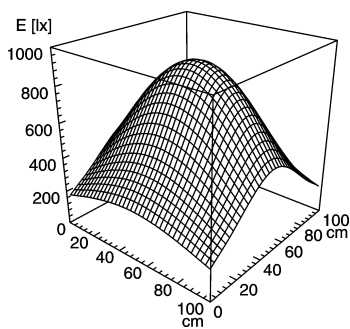

light strip

#112544013-00011104

SLIM LED - LIQ 36

connected load
 fitted with
 work equipment
 mains lead
 design
 luminaire body
 material
 surface
 fastening
 power consumption
 usage
 lamp cover
 system of protection
 class of protection
 colour luminaire body
 total length
 special features
 max ambient temperature

22-29 V; DC
 36 x Light-emitting diode
 without
 approx. 3.0 m (10 ft) ; with free stranded wires
 mounted version

 aluminium/plastic
 anodised
 screws
 approx. 22 W
 without switch
 potting; clear
 IP 67
 III
 aluminium colored anodised
 896 mm (35.3")
 direction of beam +/- 45° adjustable
 25C (77F)

Emin: 202 lx
 Em: 507 lx
 Emax: 900 lx

measuring conditions: d=50cm