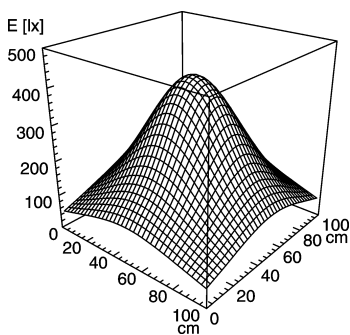

light strip

#112544011-00011102

SLIM LED - LIQ 12

connected load
 fitted with
 work equipment
 mains lead
 design
 luminaire body
 material
 surface
 weight (net)
 fastening
 power consumption
 usage
 lamp cover
 system of protection
 class of protection
 colour luminaire body
 total length
 special features
 max ambient temperature

22-29 V; DC
 12 x Light-emitting diode
 without
 approx. 3.0 m (10 ft) ; with free stranded wires
 mounted version

 aluminium/plastic
 anodised
 approx. 0,4 kg
 screws
 approx. 8 W
 without switch
 potting; clear
 IP 67
 III
 aluminium colored anodised
 336 mm (13.2")
 direction of beam +/- 45° adjustable
 25C (77F)

E_{min}: 59 lx
 E_m: 191 lx
 E_{max}: 411 lx

measuring conditions: d=50cm