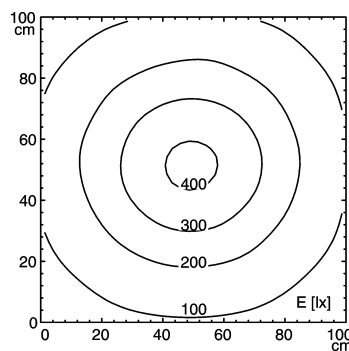

light strip

#112544011-00011102

SLIM LED - LIQ 12

connected load
 fitted with
 work equipment
 mains lead
 design
 luminaire body
 material
 surface
 weight (net)
 fastening
 power consumption
 usage
 lamp cover
 system of protection
 class of protection
 colour luminaire body
 total length
 special features
 max ambient temperature

22-29 V; DC
 12 x Light-emitting diode
 without
 approx. 3.0 m (10 ft) ; with free stranded wires
 mounted version

 aluminium/plastic
 anodised
 approx. 0,4 kg
 screws
 approx. 8 W
 without switch
 potting; clear
 IP 67
 III
 aluminium colored anodised
 336 mm (13.2")
 direction of beam +/- 45° adjustable
 25C (77F)

E_{min}: 59 lx
 E_m: 191 lx
 E_{max}: 411 lx

measuring conditions: d=50cm