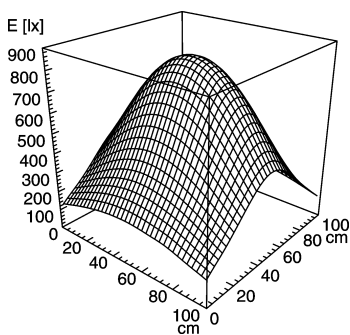

light strip #112544008-00011086

SLIM LED - LIQ 36

connected load  
 fitted with  
 work equipment  
 mains lead  
 design  
 luminaire body  
 material  
 surface  
 weight (net)  
 fastening  
 power consumption  
 usage  
 lamp cover  
 system of protection  
 class of protection  
 colour luminaire body  
 total length  
 special features  
 max ambient temperature

22-29 V; DC  
 36 x Light-emitting diode  
 without  
 approx. 3.0 m (10 ft) ; with free stranded wires  
 mounted version  
  
 aluminium/plastic  
 anodised  
 approx. 0,8 kg  
 screws  
 approx. 22 W  
 without switch  
 Acrylic satine  
 IP 67  
 III  
 aluminium colored anodised  
 896 mm (35.3")  
 direction of beam +/- 45° adjustable  
 25C (77F)

E<sub>min</sub>: 150 lx  
 E<sub>m</sub>: 449 lx  
 E<sub>max</sub>: 833 lx

measuring conditions: d=50cm