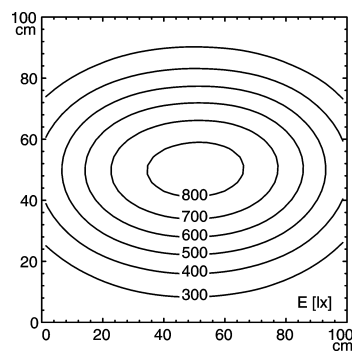

light strip #112544008-00011086

SLIM LED - LIQ 36

connected load  
 fitted with  
 work equipment  
 mains lead  
 design  
 luminaire body  
 material  
 surface  
 weight (net)  
 fastening  
 power consumption  
 usage  
 lamp cover  
 system of protection  
 class of protection  
 colour luminaire body  
 total length  
 special features  
 max ambient temperature

22-29 V; DC  
 36 x Light-emitting diode  
 without  
 approx. 3.0 m (10 ft) ; with free stranded wires  
 mounted version  
  
 aluminium/plastic  
 anodised  
 approx. 0,8 kg  
 screws  
 approx. 22 W  
 without switch  
 Acrylic satine  
 IP 67  
 III  
 aluminium colored anodised  
 896 mm (35.3")  
 direction of beam +/- 45° adjustable  
 25C (77F)

E<sub>min</sub>: 150 lx  
 E<sub>m</sub>: 449 lx  
 E<sub>max</sub>: 833 lx

measuring conditions: d=50cm