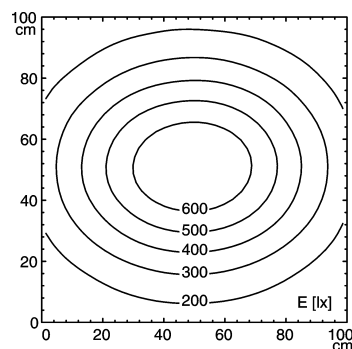

light strip

#112544007-00011085

SLIM LED - LIQ 24

connected load  
 fitted with  
 work equipment  
 mains lead  
 design  
 luminaire body  
 material  
 surface  
 weight (net)  
 fastening  
 power consumption  
 usage  
 lamp cover  
 system of protection  
 class of protection  
 colour luminaire body  
 total length  
 special features  
 max ambient temperature

22-29 V; DC  
 24 x Light-emitting diode  
 without  
 approx. 3.0 m (10 ft) ; with free stranded wires  
 mounted version  
  
 aluminium/plastic  
 anodised  
 approx. 0,6 kg  
 screws  
 approx. 15 W  
 without switch  
 Acrylic satine  
 IP 67  
 III  
 aluminium colored anodised  
 616 mm (24.3")  
 direction of beam +/- 45° adjustable  
 25C (77F)

E<sub>min</sub>: 100 lx  
 E<sub>m</sub>: 336 lx  
 E<sub>max</sub>: 691 lx

measuring conditions: d=50cm