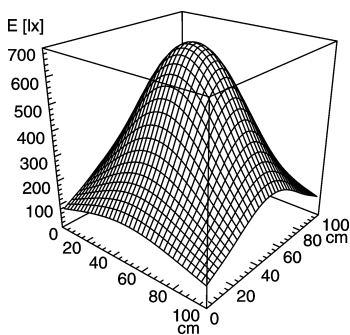

light strip

#112544007-00011085

SLIM LED - LIQ 24

connected load  
 fitted with  
 work equipment  
 mains lead  
 design  
 luminaire body  
 material  
 surface  
 weight (net)  
 fastening  
 power consumption  
 usage  
 lamp cover  
 system of protection  
 class of protection  
 colour luminaire body  
 total length  
 special features  
 max ambient temperature

22-29 V; DC  
 24 x Light-emitting diode  
 without  
 approx. 3.0 m (10 ft) ; with free stranded wires  
 mounted version  
  
 aluminium/plastic  
 anodised  
 approx. 0,6 kg  
 screws  
 approx. 15 W  
 without switch  
 Acrylic satine  
 IP 67  
 III  
 aluminium colored anodised  
 616 mm (24.3")  
 direction of beam +/- 45° adjustable  
 25C (77F)

E<sub>min</sub>: 100 lx  
 E<sub>m</sub>: 336 lx  
 E<sub>max</sub>: 691 lx

measuring conditions: d=50cm