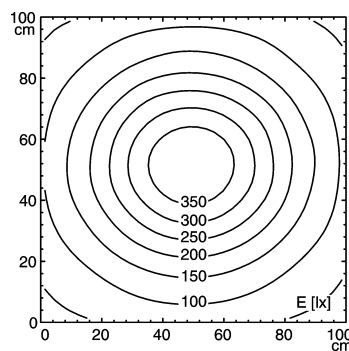

light strip

#112544006-00011088

SLIM LED - LIQ 12

connected load
 fitted with
 work equipment
 mains lead
 design
 luminaire body
 material
 surface
 weight (net)
 fastening
 power consumption
 usage
 lamp cover
 system of protection
 class of protection
 colour luminaire body
 total length
 special features
 max ambient temperature

22-29 V; DC
 12 x Light-emitting diode
 without
 approx. 3.0 m (10 ft) ; with free stranded wires
 mounted version

 aluminium/plastic
 anodised
 approx. 0,4 kg
 screws
 approx. 8 W
 without switch
 Acrylic satine
 IP 67
 III
 aluminium colored anodised
 336 mm (13.2")
 direction of beam +/- 45° adjustable
 25C (77F)

E_{min}: 43 lx
 E_m: 169 lx
 E_{max}: 391 lx

measuring conditions: d=50cm