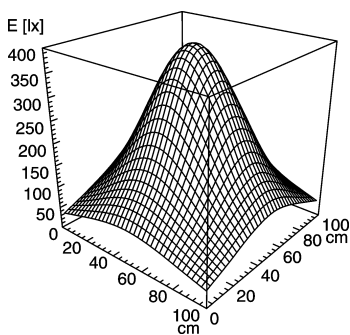

light strip

#112544006-00011088

SLIM LED - LIQ 12

connected load
 fitted with
 work equipment
 mains lead
 design
 luminaire body
 material
 surface
 weight (net)
 fastening
 power consumption
 usage
 lamp cover
 system of protection
 class of protection
 colour luminaire body
 total length
 special features
 max ambient temperature

22-29 V; DC
 12 x Light-emitting diode
 without
 approx. 3.0 m (10 ft) ; with free stranded wires
 mounted version

 aluminium/plastic
 anodised
 approx. 0,4 kg
 screws
 approx. 8 W
 without switch
 Acrylic satine
 IP 67
 III
 aluminium colored anodised
 336 mm (13.2")
 direction of beam +/- 45° adjustable
 25C (77F)

E_{min}: 43 lx
 E_m: 169 lx
 E_{max}: 391 lx

measuring conditions: d=50cm