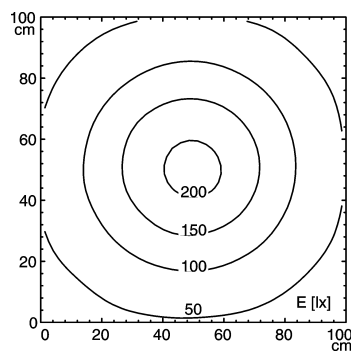

light strip #112544000-00001328

SLIM LED - LIQ 6

connected load
 fitted with
 work equipment
 mains lead
 design
 luminaire body
 material
 surface
 fastening
 power consumption
 usage
 lamp cover
 system of protection
 class of protection
 colour luminaire body
 total length
 special features
 max ambient temperature

22-29 V; DC
 6 x Light-emitting diode
 without
 approx. 3.0 m (10 ft) ; with free stranded wires
 mounted version

 aluminium/plastic
 anodised
 screws
 approx. 4 W
 without switch
 acrylic clear
 IP 67
 III
 aluminium colored anodised
 196 mm (7.7")
 direction of beam +/- 45° adjustable
 25C (77F)

Emin: 29 lx
 Em: 95 lx
 Emax: 206 lx

measuring conditions: d=50cm