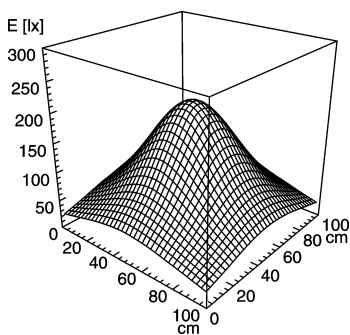

light strip #112544000-00001328

SLIM LED - LIQ 6

connected load
 fitted with
 work equipment
 mains lead
 design
 luminaire body
 material
 surface
 fastening
 power consumption
 usage
 lamp cover
 system of protection
 class of protection
 colour luminaire body
 total length
 special features
 max ambient temperature

22-29 V; DC
 6 x Light-emitting diode
 without
 approx. 3.0 m (10 ft) ; with free stranded wires
 mounted version

 aluminium/plastic
 anodised
 screws
 approx. 4 W
 without switch
 acrylic clear
 IP 67
 III
 aluminium colored anodised
 196 mm (7.7")
 direction of beam +/- 45° adjustable
 25C (77F)

Emin: 29 lx
 Em: 95 lx
 Emax: 206 lx

measuring conditions: d=50cm