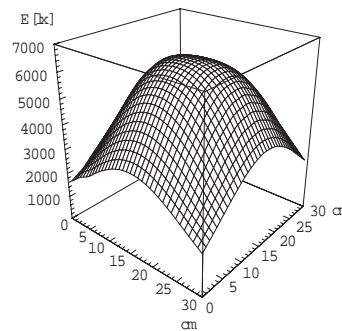

ORDERING INFORMATION

Model	Mounting Type	Special Features	Part No
Opticlux LED 10-2, UV - Handheld	Handheld	Wood light	D16067000
Opticlux USB charging station - accessory	Table or wall	USB integrated cable included	D16173000

Visit waldmannlighting.com to see the entire OPTICLUX family!

Waldmann Lighting Company

9 W. Century Drive
Wheeling, Illinois 60090
www.waldmannlighting.com

Telephone (847) 520 1060
Fax (847) 520 1730
waldmann@waldmannlighting.com

Waldmann

ENGINEER OF LIGHT.