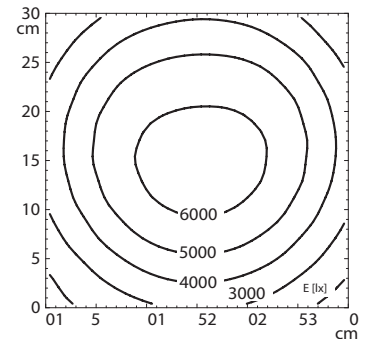

ORDERING INFORMATION

Model	Mounting Type	Special Features	Part No
Opticlux LED 10-2, UV - Handheld	Handheld	Wood light	D16067000
Opticlux USB charging station - accessory	Table or wall	USB integrated cable included	D16173000

Visit waldmannlighting.com to see the entire OPTICLUX family!

Waldmann Lighting Company

9 W. Century Drive
Wheeling, Illinois 60090
www.waldmannlighting.com

Telephone (847) 520 1060
Fax (847) 520 1730
waldmann@waldmannlighting.com

Waldmann

ENGINEER OF LIGHT.