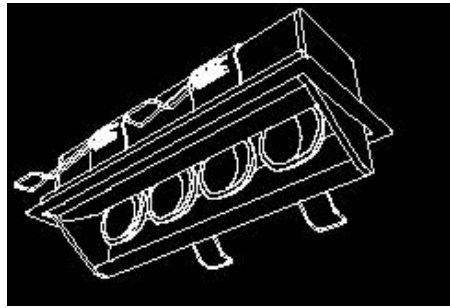

STARLINE® MICRO WW
WALL WASH LUMINAIRES

Waldmann's Micro WW wall washer luminaires feature a unique design using micro-faceted reflectors to guide light distribution onto a vertical plane. These reflectors allow for uniform illumination of the wall, top to bottom and side to side. Strong, molded aluminum housings are available in black, gray or white to use as an accent or for a more discreet look.

- Housing : aluminum with
- Finish: epoxy powder coating
- Colors: white, gray, black
- Total light power: 9- 45W
- Color temperature: 3500K
- Color rendering: (CRI) >80)
- LED life: 50000 hours (L80B10)

STARLINE® MICRO WW wall wash luminaire

MICRO WW

Specifications

| | |
|-----------------------------------|--|
| Dimensions: | 4 x WW: (7.6in. x 2.8in. x 5.0in.) 8 x WW: (14.0in. x 2.8in x 5.0in.) 12 x WW: ((20.2in. x 2.8in x 5.0in.) |
| Illuminance: | 925 - 4488 lumens |
| Wattage: | 9 - 45W |
| Beam Angle: | Wall Washing |
| Remote driver and housing: | 120-227V |
| Controls: | 0-10V standard dimming |