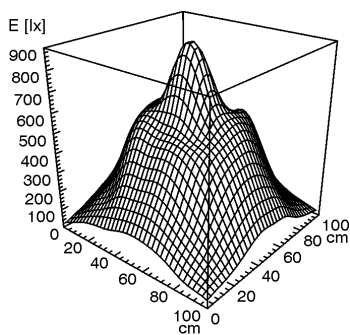

LED machine luminaire

#112560001-00003166

FLAT LED - MYEL 6 S

lampping
work equipment
voltage
protection rating
class of protection

technology
usage
luminaire body
lens cover

weight (net)
cord length
mounting

6 x 2W LED
without
10-40V DC
IP67
III

switchable
without switch
anodized aluminum
borosilicate glass

approx. 1.3lb (.6kg)
approx. 10ft (3m) with 2 conductor stranded wire
screws

Emin: 49 lx
Em: 347 lx
Emax: 869 lx

measuring conditions: d=100cm