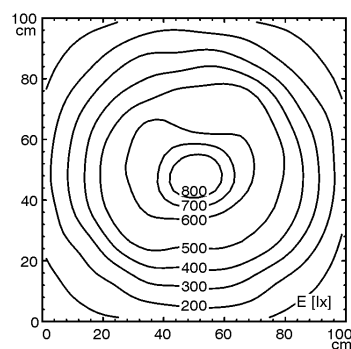

LED machine luminaire

#112560001-00003166

FLAT LED - MYEL 6 S

lampping
work equipment
voltage
protection rating
class of protection

technology
usage
luminaire body
lens cover

weight (net)
cord length
mounting

6 x 2W LED
without
10-40V DC
IP67
III

switchable
without switch
anodized aluminum
borosilicate glass

approx. 1.3lb (.6kg)
approx. 10ft (3m) with 2 conductor stranded wire
screws

Emin: 49 lx
Em: 347 lx
Emax: 869 lx

measuring conditions: d=100cm