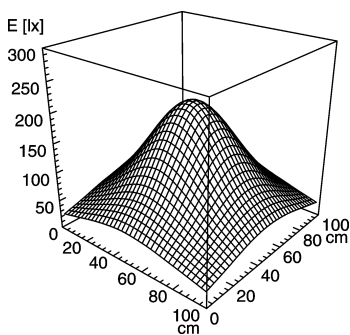

## light strip

### SLIM LED - LIQ 6

FITTED WITH	6 x Light-emitting diode ,3 W
WORK EQUIPMENT	without
CONNECTED LOAD	22-29 V, DC
POWER CONSUMPTION	approx. 4 W
SYSTEM OF PROTECTION	IP 67
CLASS OF PROTECTION	III
USAGE	without switch
LUMINAIRE BODY	
MATERIAL	aluminium/plastic
SURFACE	anodised
COLOUR LUMINAIRE BODY	aluminium coloured anodised
LAMP COVER	acrylic clear
WEIGHT (NET)	approx. 0.2 kg
MAINS LEAD	approx. 3.0 m, with free stranded wires
DESIGN	mounted version
FASTENING	screws
TOTAL LENGTH	196 mm

ARTICLE NO. 112545000-00001351

E<sub>min</sub>: 29 lx  
E<sub>m</sub>: 95 lx  
E<sub>max</sub>: 206 lx

measuring conditions: d=50cm