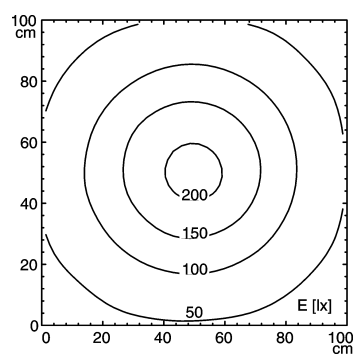

## light strip

### SLIM LED - LIQ 6

FITTED WITH	6 x Light-emitting diode ,3 W
WORK EQUIPMENT	without
CONNECTED LOAD	22-29 V, DC
POWER CONSUMPTION	approx. 4 W
SYSTEM OF PROTECTION	IP 67
CLASS OF PROTECTION	III
USAGE	without switch
LUMINAIRE BODY	
MATERIAL	aluminium/plastic
SURFACE	anodised
COLOUR LUMINAIRE BODY	aluminium coloured anodised
LAMP COVER	acrylic clear
WEIGHT (NET)	approx. 0.2 kg
MAINS LEAD	approx. 3.0 m, with free stranded wires
DESIGN	mounted version
FASTENING	screws
TOTAL LENGTH	196 mm

ARTICLE NO. 112545000-00001351

E<sub>min</sub>: 29 lx  
E<sub>m</sub>: 95 lx  
E<sub>max</sub>: 206 lx

measuring conditions: d=50cm