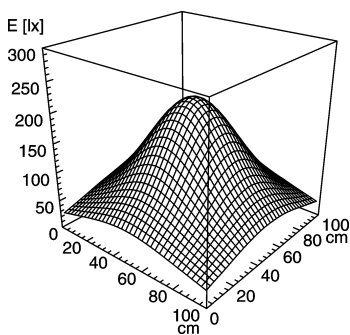

light strip

SLIM LED - LIQ 6

FITTED WITH	6 x Light-emitting diode ,3 W
WORK EQUIPMENT	without
CONNECTED LOAD	22-29 V, DC
POWER CONSUMPTION	approx. 4 W
SYSTEM OF PROTECTION	IP 67
CLASS OF PROTECTION	III
USAGE	without switch
LUMINAIRE BODY	
MATERIAL	aluminium/plastic
SURFACE	anodised
COLOUR LUMINAIRE BODY	aluminium coloured anodised
LAMP COVER	potting, clear
MAINS LEAD	approx. 3.0 m, with free stranded wires
DESIGN	mounted version
FASTENING	screws
TOTAL LENGTH	196 mm
SPECIAL FEATURES	direction of beam +/- 45° adjustable
ARTICLE NO.	112544010-00011101

E_{min}: 32 lx
 E_m: 98 lx
 E_{max}: 212 lx

measuring conditions: d=50cm