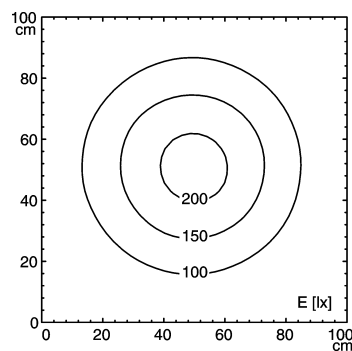

light strip

SLIM LED - LIQ 6

FITTED WITH	6 x Light-emitting diode ,3 W
WORK EQUIPMENT	without
CONNECTED LOAD	22-29 V, DC
POWER CONSUMPTION	approx. 4 W
SYSTEM OF PROTECTION	IP 67
CLASS OF PROTECTION	III
USAGE	without switch
LUMINAIRE BODY	
MATERIAL	aluminium/plastic
SURFACE	anodised
COLOUR LUMINAIRE BODY	aluminium coloured anodised
LAMP COVER	potting, clear
MAINS LEAD	approx. 3.0 m, with free stranded wires
DESIGN	mounted version
FASTENING	screws
TOTAL LENGTH	196 mm
SPECIAL FEATURES	direction of beam +/- 45° adjustable
ARTICLE NO.	112544010-00011101

E_{min}: 32 lx
 E_m: 98 lx
 E_{max}: 212 lx

measuring conditions: d=50cm