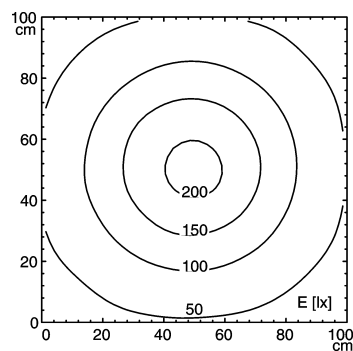

light strip #112544000-00001328

SLIM LED - LIQ 6

connected load	22-29 V; DC
fitted with	6 x Light-emitting diode
work equipment	without
mains lead	approx. 3.0 m (10 ft); with free stranded wires
design	mounted version
luminaire body	aluminium/plastic
material	anodised
surface	screws
fastening	approx. 4 W
power consumption	without switch
usage	acrylic clear
lamp cover	IP 67
system of protection	III
class of protection	aluminium colored anodised
colour luminaire body	196 mm (7.7")
total length	direction of beam +/- 45° adjustable
special features	

Emin: 29 lx
Em: 95 lx
Emax: 206 lx

measuring conditions: d=50cm