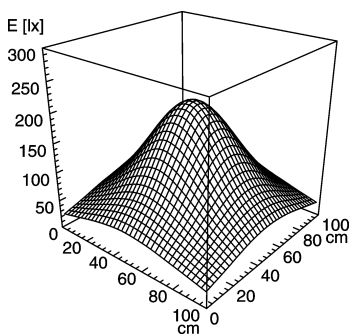

light strip #112544000-00001328

SLIM LED - LIQ 6

connected load	22-29 V; DC
fitted with	6 x Light-emitting diode
work equipment	without
mains lead	approx. 3.0 m (10 ft); with free stranded wires
design	mounted version
luminaire body	aluminium/plastic
material	anodised
surface	screws
fastening	approx. 4 W
power consumption	without switch
usage	acrylic clear
lamp cover	IP 67
system of protection	III
class of protection	aluminium colored anodised
colour luminaire body	196 mm (7.7")
total length	direction of beam +/- 45° adjustable
special features	

Emin: 29 lx
Em: 95 lx
Emax: 206 lx

measuring conditions: d=50cm