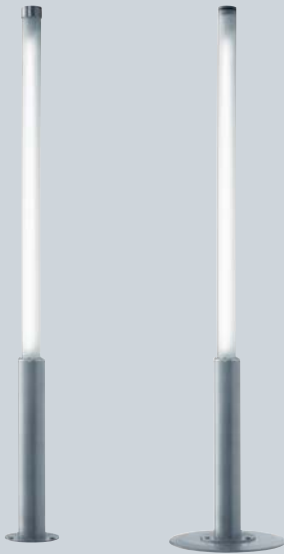

## R7 EP SERIES

The R7 EP Series of linear fluorescent luminaires features soft glow freestanding light columns ideal for mounting in both exterior and interior applications. Their slim tubular design is an innovative way of illuminating public areas, which have unique

# R7 EP SERIES

The R7 EP Series uses our 2.75" (70mm) outer diameter tube, which is waterproof, impact-resistant, and uses a specially designed acrylic polymer. It resists weather and UV radiation for long tube life and color clarity. The pedestals are vandal resistant and are suitable for indoor or outdoor applications. With their slim, minimalistic design, the R7 EP Series works perfectly for both new construction and renovation projects.

Features include:

- Dimming with virtually any available system
- Indoor free-standing base for portable applications
- Bolt-down vandal resistant flange
- Lengths range from 52 to 90 inches with a 2.75" (70mm) outer dimension
- IP67 waterproof
- 360° illumination
- Impact resistant polymer tubes
- Other options may be available, consult factory